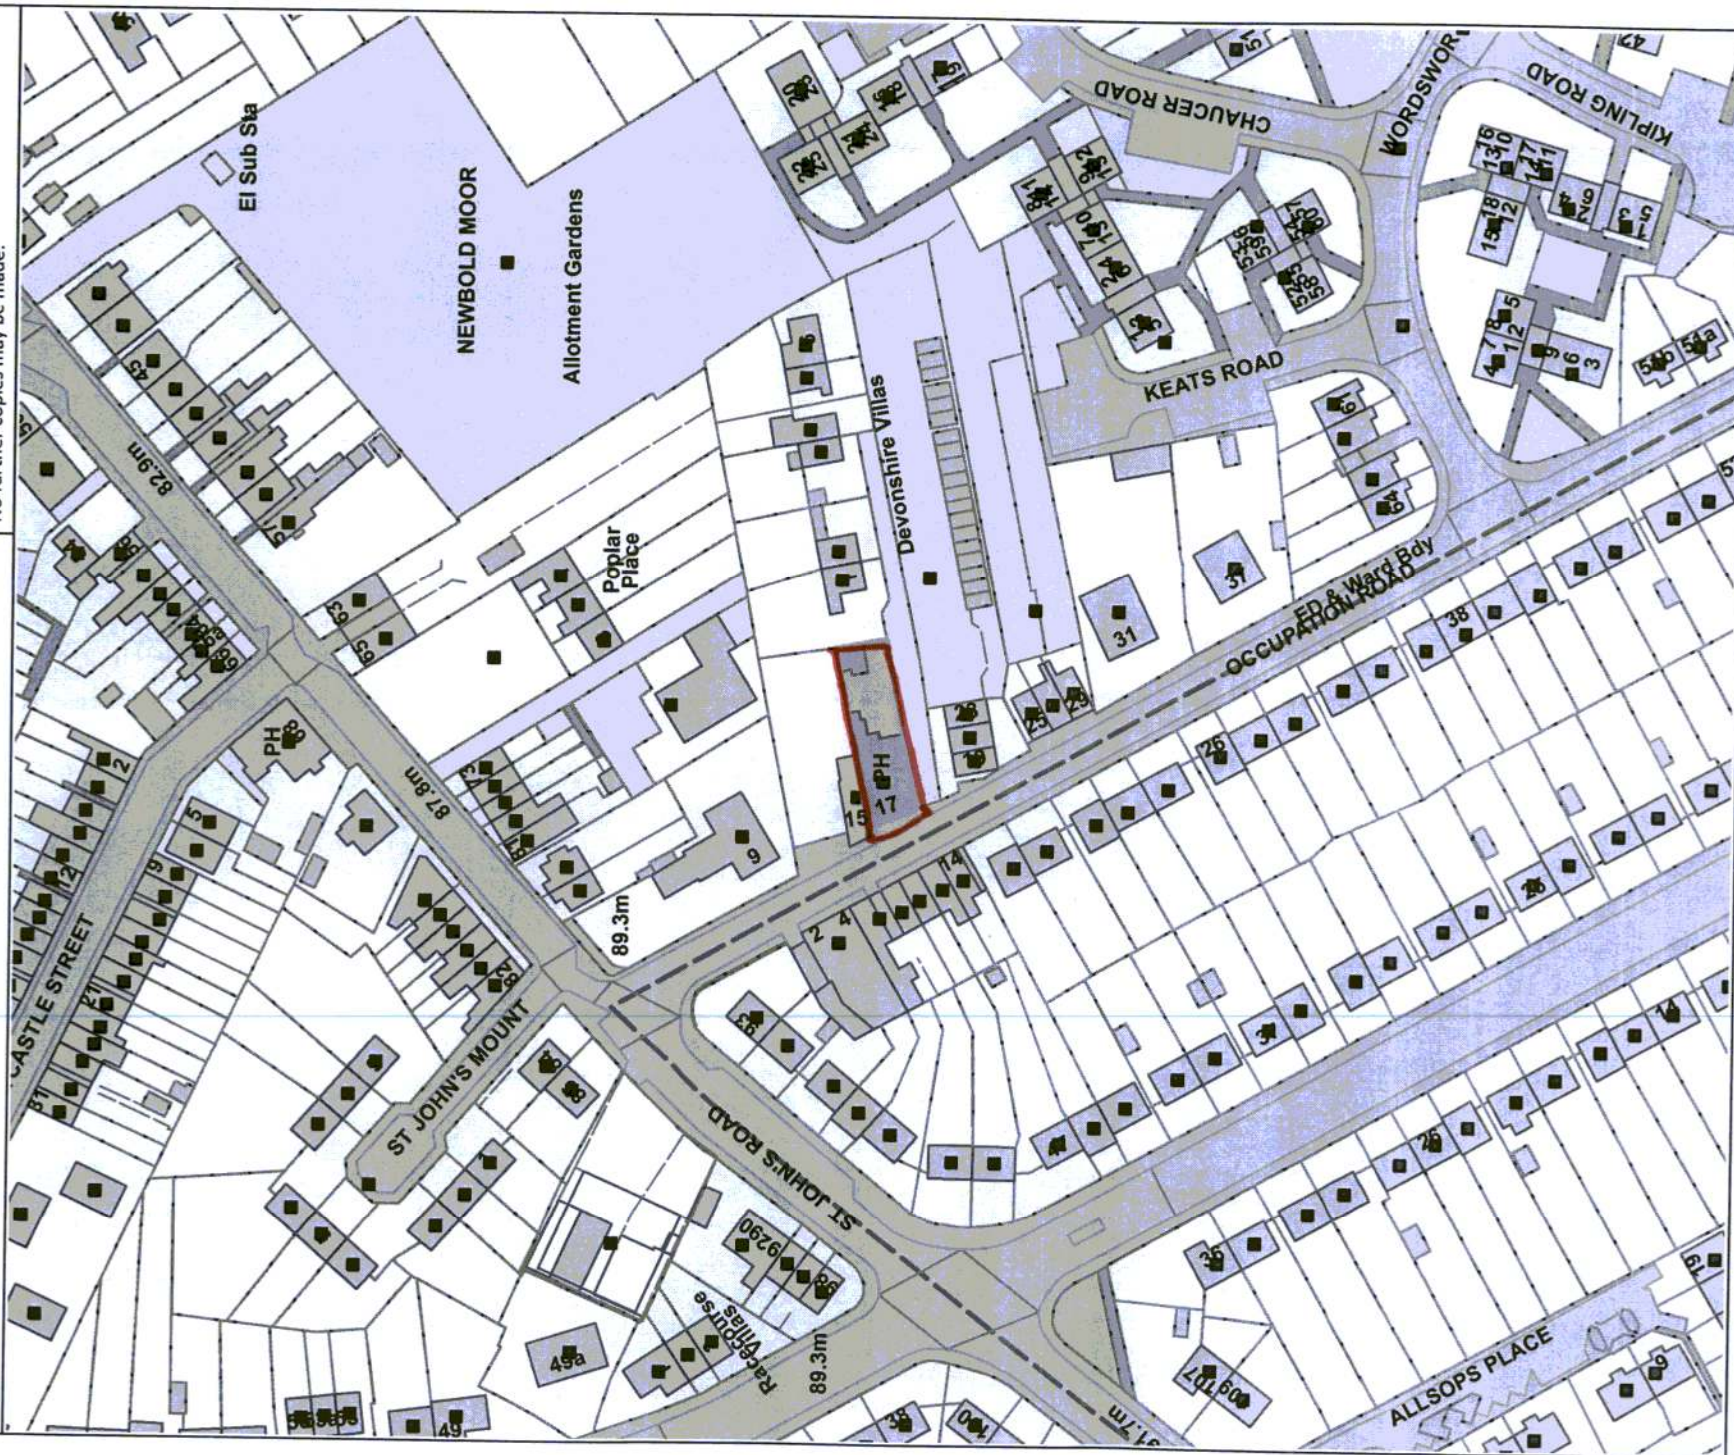

CHE/19/00437/FUL

This copy has been produced specifically for Map Return Scheme Purposes.
No further copies may be made.

CHESTERFIELD
BOROUGH COUNCIL

Reproduced from the Ordnance Survey map with the permission of the Controller of Her Majesty's Stationery Office © Crown Copyright 2012.
Unauthorised reproduction infringes Crown Copyright and may lead to prosecution or civil proceedings.